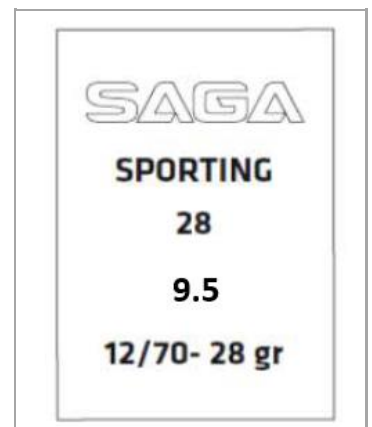

SPORTING 28

Caliber/Calibre: 12 Stock Number:
 head/culote: 12 Case Height (mm) 70
 Head stamp: ****
 Tube Color White
 Powder: Smokeless simple Base Powder
 Closure 6 point crimp
 Slug/Buck -
 Inner box mm: 104,5x61,5x104,5
 Dim EXT mm: 320x220x114
 Wad: Plastic
 Shot: Hard
 shot weight (g) 28
 Color ink orange
 height (mm): 58
 Max Pressure (bar) <740 Pk2: <850

Item Code	Item Description	Inner box Ean13	Outer box Gtin14
U228.400.3190	SPORTING 28 C12.70-415 m/s 28g #9.5	8435101622790	18435101622797
U228.400.3200	SPORTING 28 C12.70-415 m/s 28g #9	8435101622813	18435101622810
U228.400.3210	SPORTING 28 C12.70-415 m/s 28g #8.5	8435101622837	18435101622834
U228.400.3220	SPORTING 28 C12.70-415 m/s 28g #8	8435101622851	18435101622858
U228.400.3230	SPORTING 28 C12.70-415 m/s 28g #7.5	8435101622875	18435101622872
U228.400.3250	SPORTING 28 C12.70-415 m/s 28g #7	8435101622899	18435101622896
U228.400.3300	SPORTING 28 C12.70-415 m/s 28g #5	8435101622912	18435101622919

Tube stamp

*All the dimensions are in mm and conformed to CIP.
 Pressure obtained with piezoelectric sensor Kistler 6203.
 Ballistic at 21°C- 60% humidity.*

*Proof barrel 12-70-700 without choke.
 Pressure taken at 29 mm*