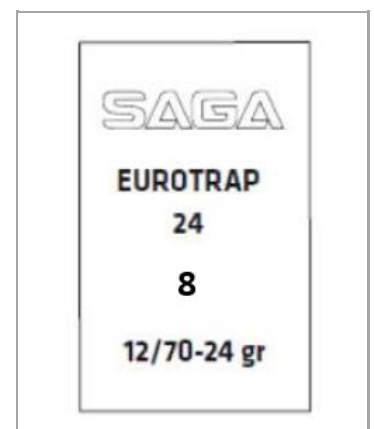

Tube stamp

*All the dimensions are in mm and conformed to CIP.
Pressure obtained with piezoelectric sensor Kistler 6203.
Ballistic at 21°C- 60% humidity.*

*Proof barrel 12-70-700 without choke.
Pressure taken at 29 mm*