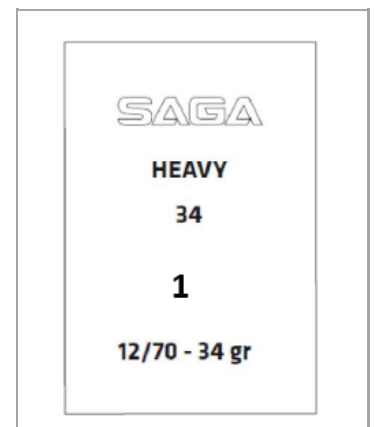

HEAVY 34

Caliber/Calibre: 12 Stock Number:
 head/culote: 25 Case Height (mm) 70
 Head stamp: ****
 Tube Color BLACK
 Powder: Smokeless simple Base Powder
 Closure 6 point crimp
 Slug/Buck -
 Inner box mm: 104,5x61,5x104,5
 Dim EXT mm: 320x220x114
 Wad: plastic
 Shot: Hard
 shot weight (g) 34
 Color ink gold
 height (mm): 58
 Max Pressure (bar) <740 Pk2: <850

Item Code	Item Description	Inner box Ean13	Outer box Gtin14
U234.400.2220	HEAVY 34 C12.70-400 m/s 34g #8	8435101624213	18435101624210
U234.400.2250	HEAVY 34 C12.70-400 m/s 34g #7	8435101624237	18435101624234
U234.400.2270	HEAVY 34 C12.70-400 m/s 34g #6	8435101624251	18435101624258
U234.400.2300	HEAVY 34 C12.70-400 m/s 34g #5	8435101624275	18435101624272
U234.400.2320	HEAVY 34 C12.70-400 m/s 34g #4	8435101624299	18435101624296
U234.400.2350	HEAVY 34 C12.70-400 m/s 34g #3	8435101624312	18435101624319
U234.400.2371	HEAVY 34 C12.70-400 m/s 34g #2	8435101624336	18435101624333
U234.400.2401	HEAVY 34 C12.70-400 m/s 34g #1	8435101624350	18435101624357

Tube stamp

All the dimensions are in mm and conformed to CIP.
 Pressure obtained with piezoelectric sensor Kistler 6203.
 Ballistic at 21°C- 60% humidity.

Proof barrel 12-70-700 without choke.
 Pressure taken at 29 mm