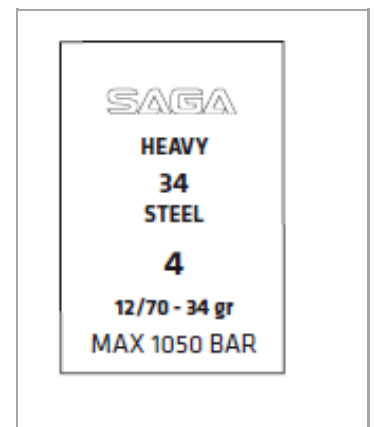

HEAVY 34 STEEL

Caliber/Calibre: 12 Stock Number:
 head/culote: 25 Case Height (mm) 70
 Head stamp: ****
 Tube Color BLACK
 Powder: Smokeless simple Base Powder
 Closure 6 point crimp
 Slug/Buck -
 Inner box mm: 104,5x61,5x104,5
 Dim EXT mm: 320x220x114
 Wad: steel plastic wad
 Shot: Steel
 shot weight (g) 34
 Color ink gold
 height (mm): 58
 Max Pressure (bar) <740 Pk2: <850

Item Code	Item Description	Inner box Ean13	Outer box Gtin14
U234.450.2323	HEAVY 34 STEEL C12.70-405 m/s 34g #4	8435101629829	18435101629826

Tube stamp

*All the dimensions are in mm and conformed to CIP.
 Pressure obtained with piezoelectric sensor Kistler 6203.
 Ballistic at 21°C- 60% humidity.*

*Proof barrel 12-70-700 without choke.
 Pressure taken at 29 mm*